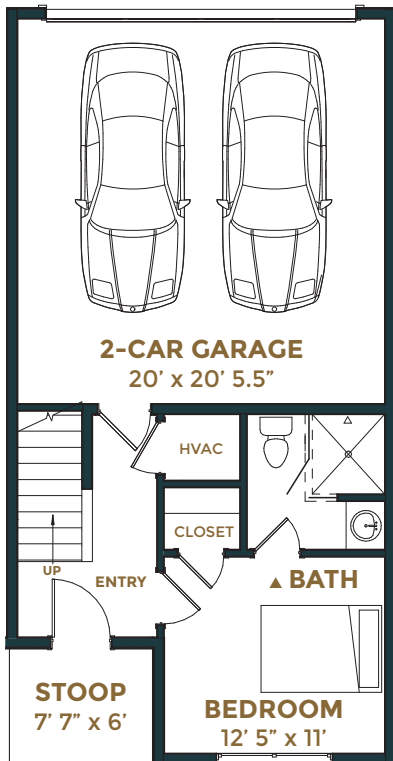

# CLINE | LYNN

3 BEDROOMS | 3.5 BATHROOMS | 1,560 SQUARE FEET  
2-CAR GARAGE | 357 SQUARE FEET

CLINE  
END UNIT LEFT

LYNN  
END UNIT RIGHT

LYNN / END UNIT - RIGHT

FIRST LEVEL

SECOND LEVEL

THIRD LEVEL