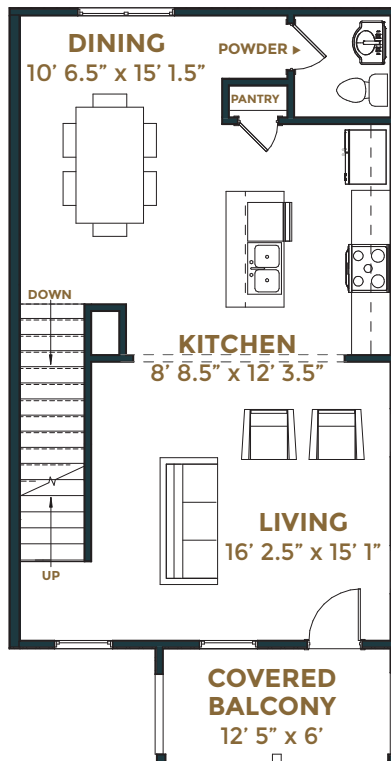

# CLINE | LYNN

3 BEDROOMS | 3.5 BATHROOMS | 1,560 SQUARE FEET  
2-CAR GARAGE | 357 SQUARE FEET

CLINE  
END UNIT LEFT

LYNN  
END UNIT RIGHT

LYNN / END UNIT - RIGHT

FIRST LEVEL

SECOND LEVEL

THIRD LEVEL