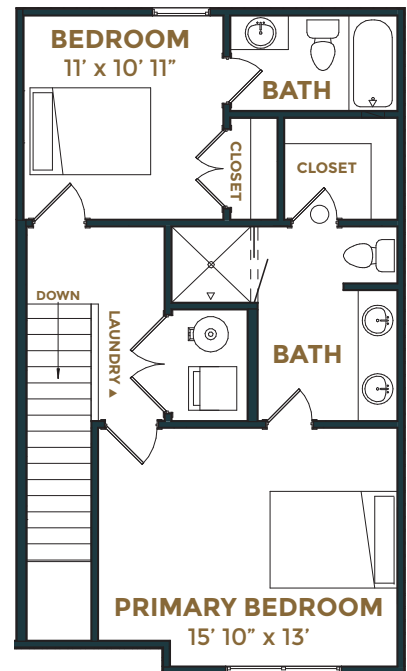

# CLINE | LYNN

3 BEDROOMS | 3.5 BATHROOMS | 1,560 SQUARE FEET  
2-CAR GARAGE | 357 SQUARE FEET

CLINE  
END UNIT LEFT

LYNN  
END UNIT RIGHT

# WILLIAMS

STATION

Williams-Station.com | 615/473.3524

302 Williams Avenue in Madison

CLINE / END UNIT - LEFT

FIRST LEVEL

SECOND LEVEL

THIRD LEVEL

LYNN / END UNIT - RIGHT

FIRST LEVEL

SECOND LEVEL

THIRD LEVEL