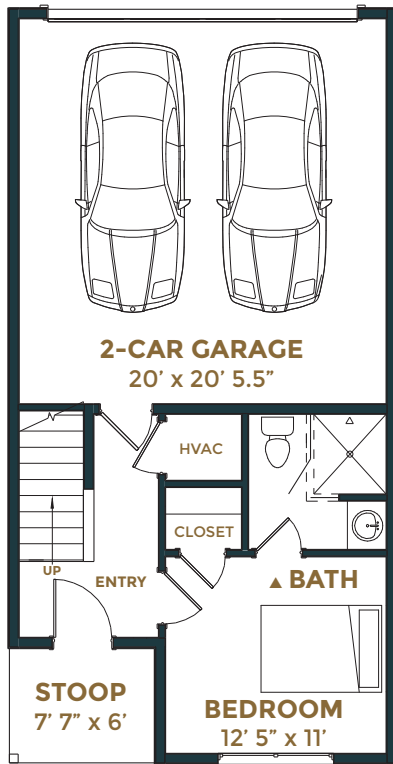

CLINE / END UNIT - LEFT

FIRST LEVEL