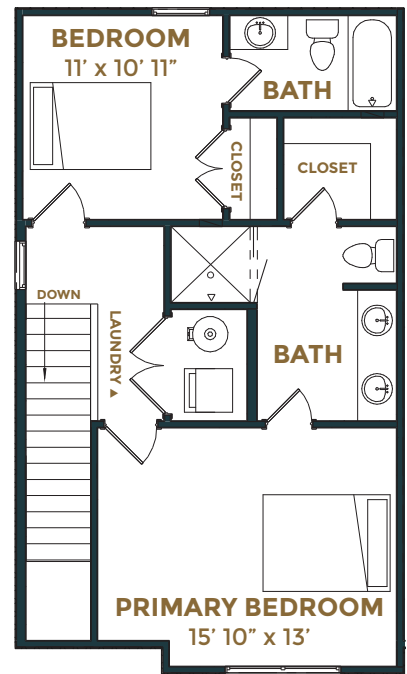

# CLINE | LYNN

3 BEDROOMS | 3.5 BATHROOMS | 1,560 SQUARE FEET  
2-CAR GARAGE | 357 SQUARE FEET

CLINE  
END UNIT LEFT

LYNN  
END UNIT RIGHT

# WILLIAMS

STATION

Williams-Station.com | 615/473.3524

302 Williams Avenue in Madison

CLINE / END UNIT - LEFT

FIRST LEVEL

SECOND LEVEL

THIRD LEVEL

LYNN / END UNIT - RIGHT

FIRST LEVEL

SECOND LEVEL

THIRD LEVEL