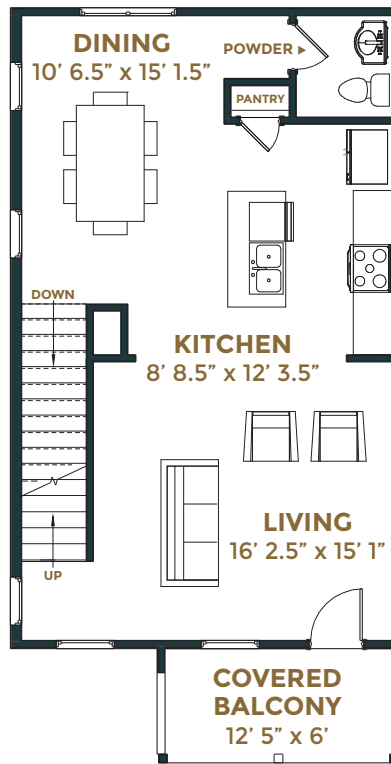

SECOND LEVEL