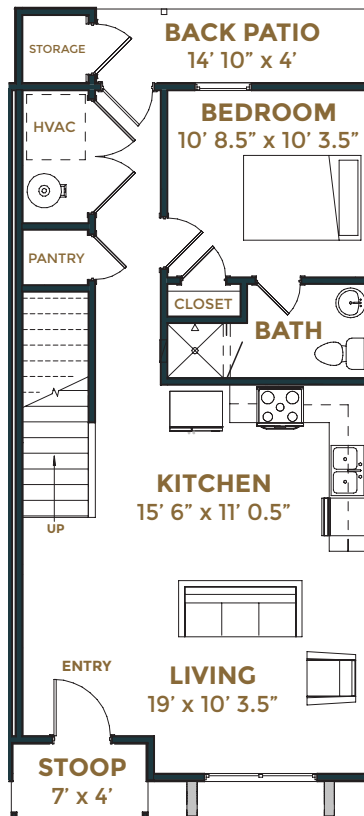

# HARRIS | WEST | CARTER

3 BEDROOMS | 3 BATHROOMS | 1,310 SQUARE FEET

HARRIS  
END UNIT LEFT

WEST

CARTER  
END UNIT RIGHT

# WILLIAMS

STATION

[Williams-Station.com](http://Williams-Station.com) | 615/473.3524

302 Williams Avenue in Madison

FIRST LEVEL

SECOND LEVEL

**PLEASE NOTE:**  
Windows on front of both levels may be separated and/or covered depending on elevation.

HARRIS / END UNIT - LEFT

FIRST FLOOR

Additional windows on left side. L-shaped kitchen. Separated windows on town home front.

CARTER / END UNIT - RIGHT

FIRST FLOOR

Additional windows on right side. L-shaped kitchen. Covered window on town home front.