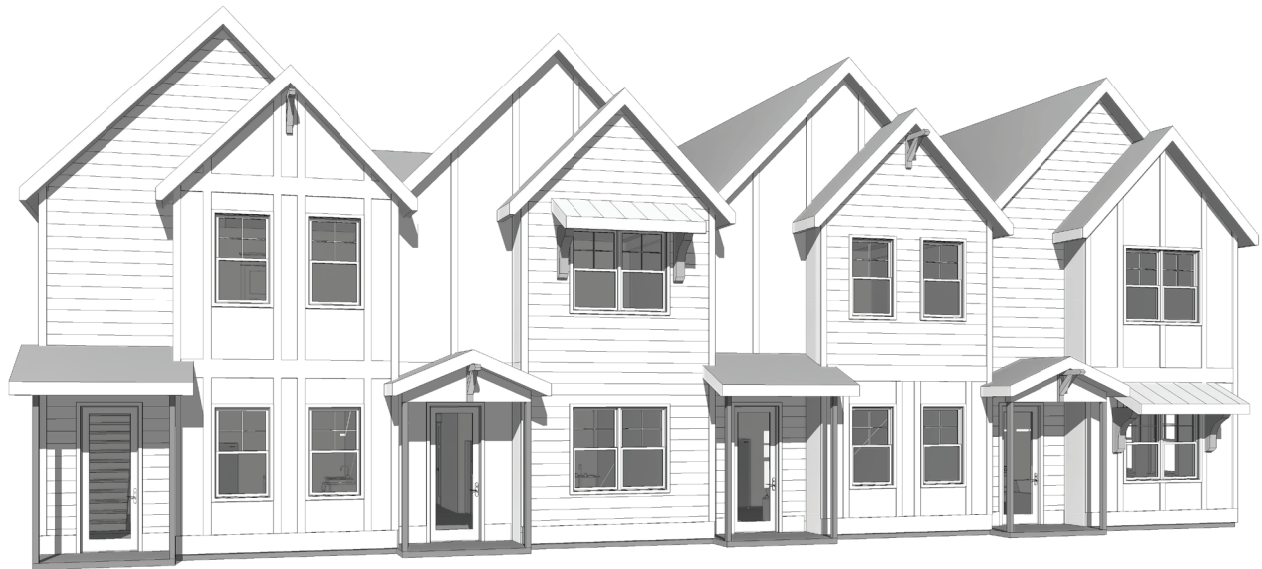

# HARRIS | WEST | CARTER

3 BEDROOMS | 3 BATHROOMS | 1,310 SQUARE FEET

HARRIS  
END UNIT LEFT

WEST

CARTER  
END UNIT RIGHT

# WILLIAMS

STATION

[Williams-Station.com](http://Williams-Station.com) | 615/473.3524

302 Williams Avenue in Madison

FIRST LEVEL

SECOND LEVEL

**PLEASE NOTE:**  
Windows on front of both levels may be separated and/or covered depending on elevation.

HARRIS / END UNIT - LEFT

FIRST FLOOR

Additional windows on left side. L-shaped kitchen. Separated windows on town home front.

CARTER / END UNIT - RIGHT

FIRST FLOOR

Additional windows on right side. L-shaped kitchen. Covered window on town home front.