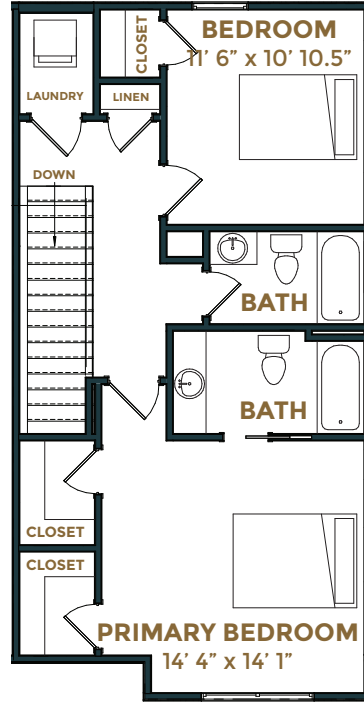

# HARRIS | WEST | CARTER

3 BEDROOMS | 3 BATHROOMS | 1,310 SQUARE FEET

HARRIS  
END UNIT LEFT

WEST

CARTER  
END UNIT RIGHT

# WILLIAMS

STATION

[Williams-Station.com](http://Williams-Station.com) | 615/473.3524

302 Williams Avenue in Madison

FIRST LEVEL

SECOND LEVEL

**PLEASE NOTE:**  
Windows on front of both levels may be separated and/or covered depending on elevation.

HARRIS / END UNIT - LEFT

FIRST FLOOR

Additional windows on left side. L-shaped kitchen. Separated windows on town home front.

CARTER / END UNIT - RIGHT

FIRST FLOOR

Additional windows on right side. L-shaped kitchen. Covered window on town home front.