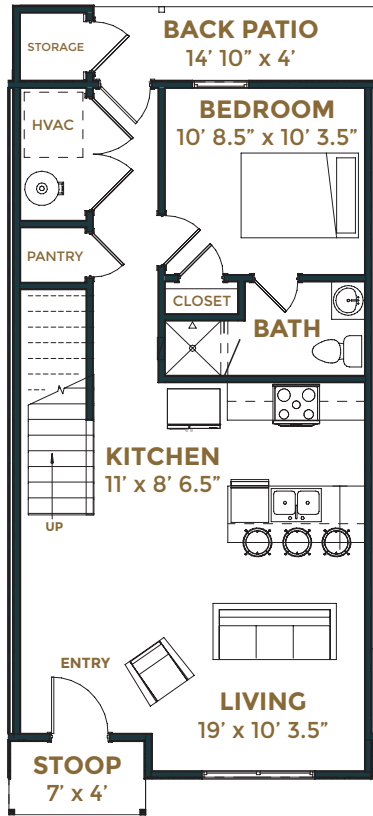

# HARRIS | WEST | CARTER

3 BEDROOMS | 3 BATHROOMS | 1,310 SQUARE FEET

HARRIS  
END UNIT LEFT

WEST

CARTER  
END UNIT RIGHT

# WILLIAMS

STATION

[Williams-Station.com](http://Williams-Station.com) | 615/473.3524

302 Williams Avenue in Madison

FIRST LEVEL

SECOND LEVEL

**PLEASE NOTE:**  
Windows on front of both levels may be separated and/or covered depending on elevation.

HARRIS / END UNIT - LEFT

FIRST FLOOR

Additional windows on left side. L-shaped kitchen. Separated windows on town home front.

CARTER / END UNIT - RIGHT

FIRST FLOOR

Additional windows on right side. L-shaped kitchen. Covered window on town home front.