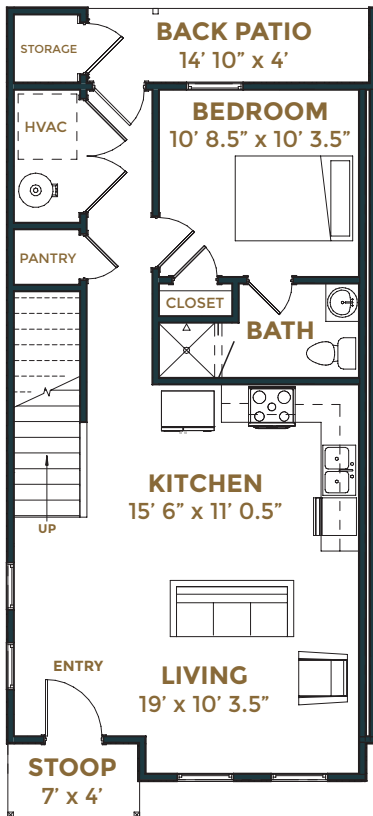

# HARRIS | WEST | CARTER

3 BEDROOMS | 3 BATHROOMS | 1,310 SQUARE FEET

HARRIS  
END UNIT LEFT

WEST

CARTER  
END UNIT RIGHT

# WILLIAMS

STATION

[Williams-Station.com](http://Williams-Station.com) | 615/473.3524

302 Williams Avenue in Madison

FIRST LEVEL

SECOND LEVEL

**PLEASE NOTE:**  
Windows on front of both levels may be separated and/or covered depending on elevation.

HARRIS / END UNIT - LEFT

FIRST FLOOR

Additional windows on left side. L-shaped kitchen. Separated windows on town home front.

CARTER / END UNIT - RIGHT

FIRST FLOOR

Additional windows on right side. L-shaped kitchen. Covered window on town home front.