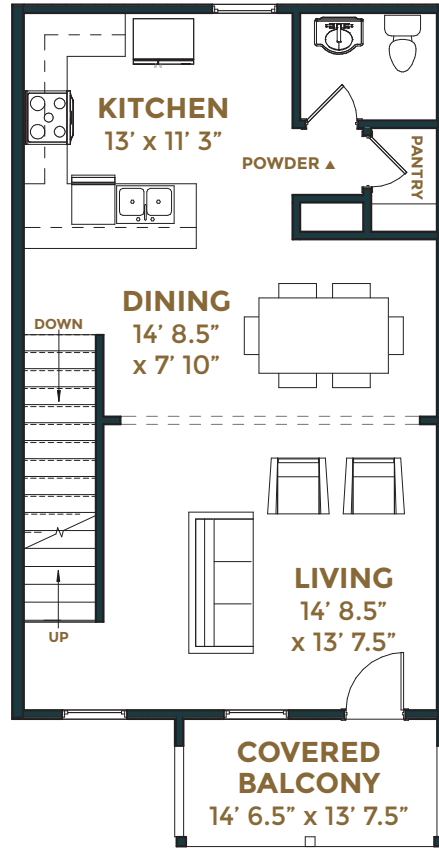

# TUCKER

3 BEDROOMS | 3.5 BATHROOMS | 1,560 SQUARE FEET  
2-CAR GARAGE | 357 SQUARE FEET

TUCKER

# WILLIAMS

STATION

Williams-Station.com | 615/473.3524  
302 Williams Avenue in Madison

FIRST LEVEL

SECOND LEVEL

THIRD LEVEL

**PLEASE NOTE:** Windows on front of first and third levels may be separated and/or covered depending on elevation.