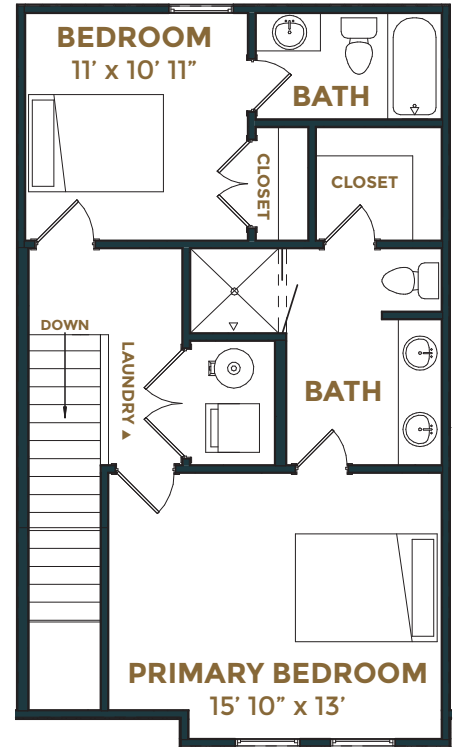

# TUCKER

3 BEDROOMS | 3.5 BATHROOMS | 1,560 SQUARE FEET  
2-CAR GARAGE | 357 SQUARE FEET

TUCKER

# WILLIAMS

STATION

Williams-Station.com | 615/473.3524  
302 Williams Avenue in Madison

FIRST LEVEL

SECOND LEVEL

THIRD LEVEL

**PLEASE NOTE:** Windows on front of first and third levels may be separated and/or covered depending on elevation.