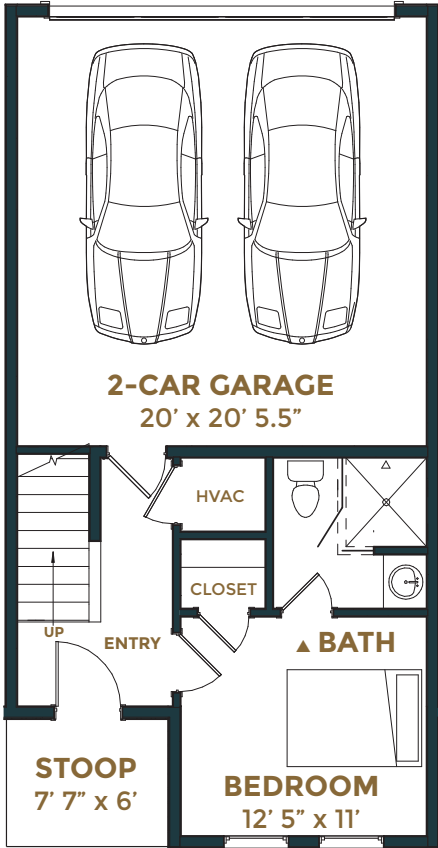

# TUCKER

3 BEDROOMS | 3.5 BATHROOMS | 1,560 SQUARE FEET  
2-CAR GARAGE | 357 SQUARE FEET

TUCKER

# WILLIAMS

STATION

Williams-Station.com | 615/473.3524  
302 Williams Avenue in Madison

FIRST LEVEL

SECOND LEVEL

THIRD LEVEL

**PLEASE NOTE:** Windows on front of first and third levels may be separated and/or covered depending on elevation.